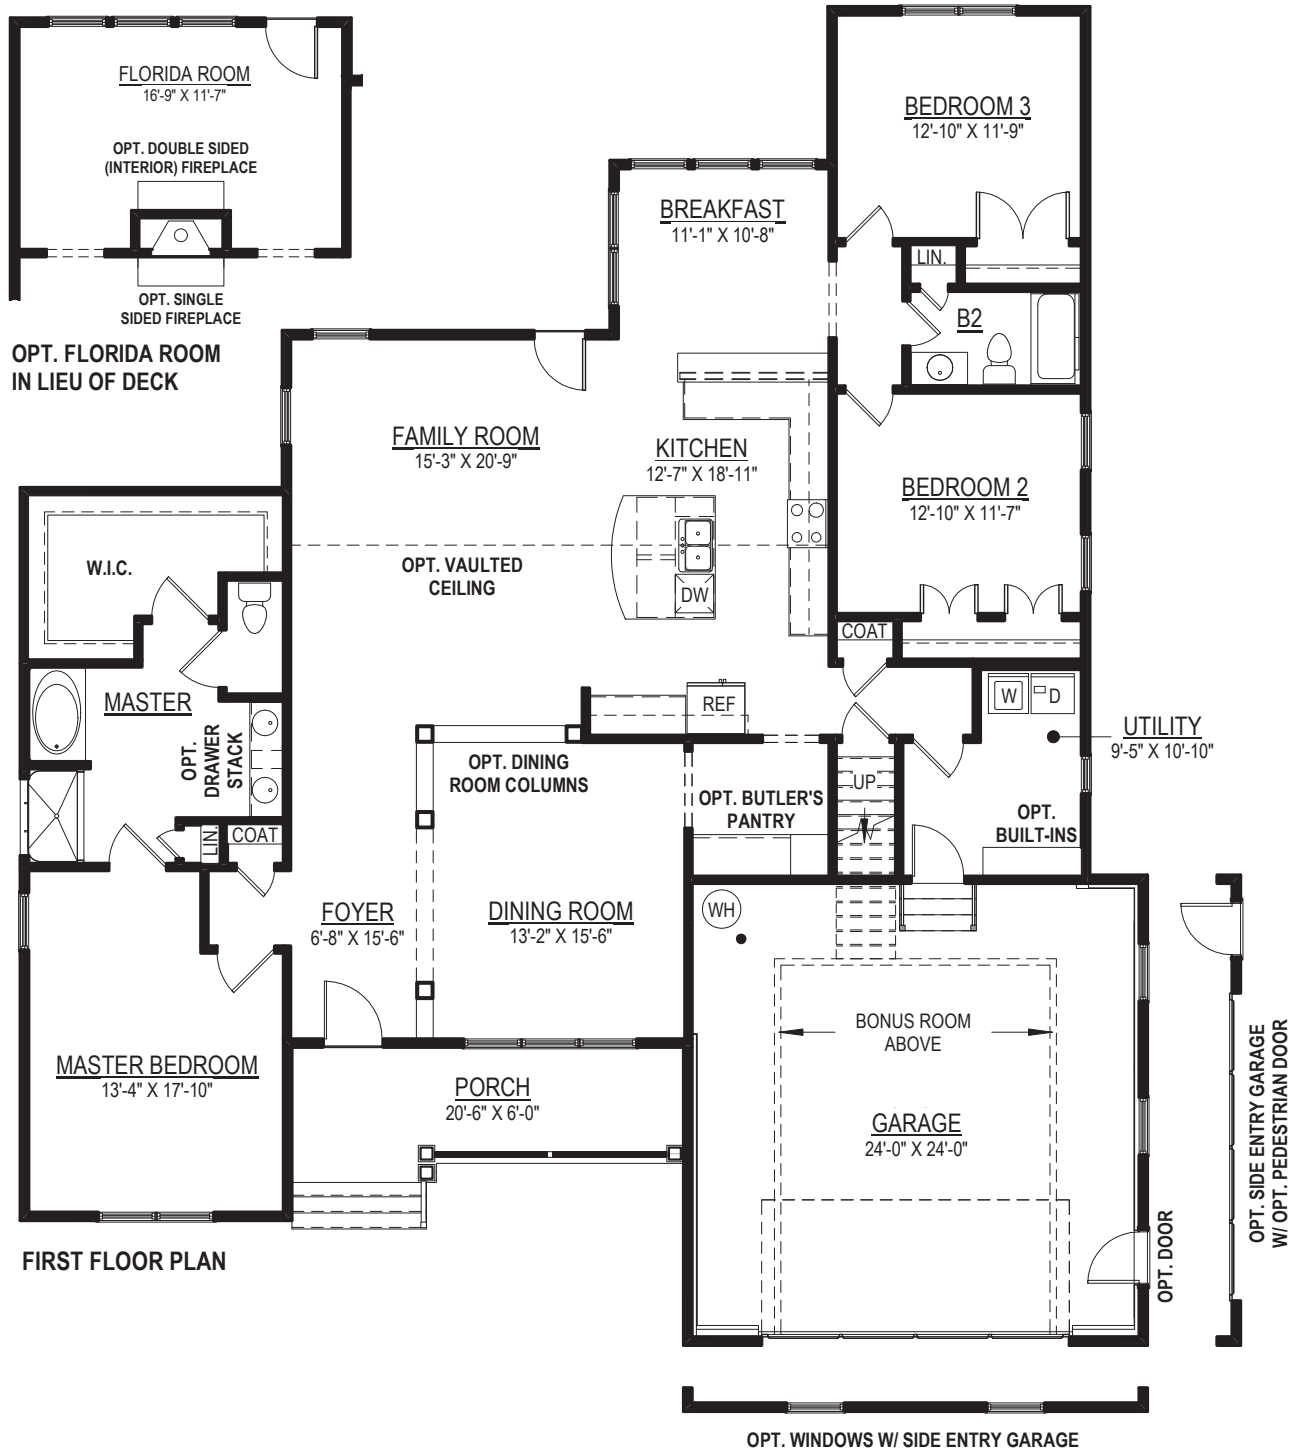

THE BERRY

Elevation C

Shown with optional side entry garage, optional metal roof watertables, and optional raised stone veneer

Elevation A

Elevation B

Shown with optional carriage garage door

9245 Shady Grove Rd., Suite 200
Mechanicsville, VA 23116
www.rcibuildersnewhomes.com

Updated 12.21.18

Elevations shown are artist's rendering. All plans, details, and square footages are approximate and subject to change. Illustrations may not represent finished construction details. All optional items indicated are available at additional cost. Not all features available are shown. Please ask our Sales Representative for complete information.

THE BERRY

3 BEDROOMS, 2 FULL BATHS, FAMILY ROOM,
& UNFINISHED ROOM ABOVE GARAGE

**SECOND FLOOR PLAN
W/ OPT. DOUBLE DORMER & OPT. FULL BATH ROUGH-IN**

Options

OPT. FLORIDA ROOM, OPT. COVERED PORCH, OPT. MASTER BATH, OPT. FINISHED BONUS ROOM