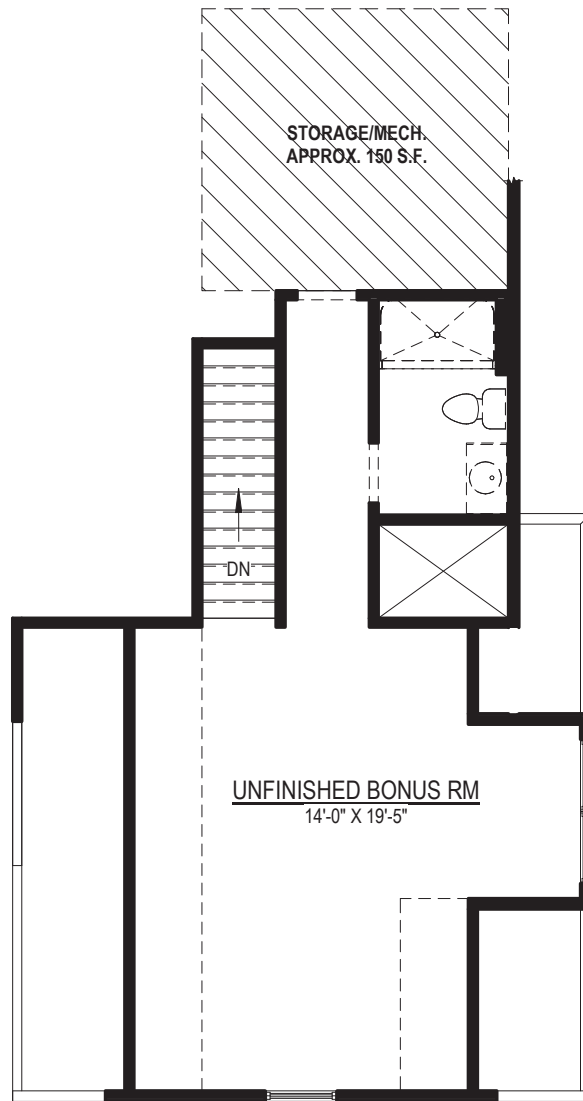

THE BERRY

Elevation C

Shown with optional side entry garage, optional metal roof watertables, and optional raised stone veneer

Elevation A

Elevation B

Shown with optional carriage garage door

9245 Shady Grove Rd., Suite 200
Mechanicsville, VA 23116
www.rcibuildersnewhomes.com

Updated 12.21.18

Elevations shown are artist's rendering. All plans, details, and square footages are approximate and subject to change. Illustrations may not represent finished construction details. All optional items indicated are available at additional cost. Not all features available are shown. Please ask our Sales Representative for complete information.

THE BERRY

3 BEDROOMS, 2 FULL BATHS, FAMILY ROOM,
& UNFINISHED ROOM ABOVE GARAGE

**SECOND FLOOR PLAN
W/ OPT. DOUBLE DORMER & OPT. FULL BATH ROUGH-IN**

Options

OPT. FLORIDA ROOM, OPT. COVERED PORCH, OPT. MASTER BATH, OPT. FINISHED BONUS ROOM