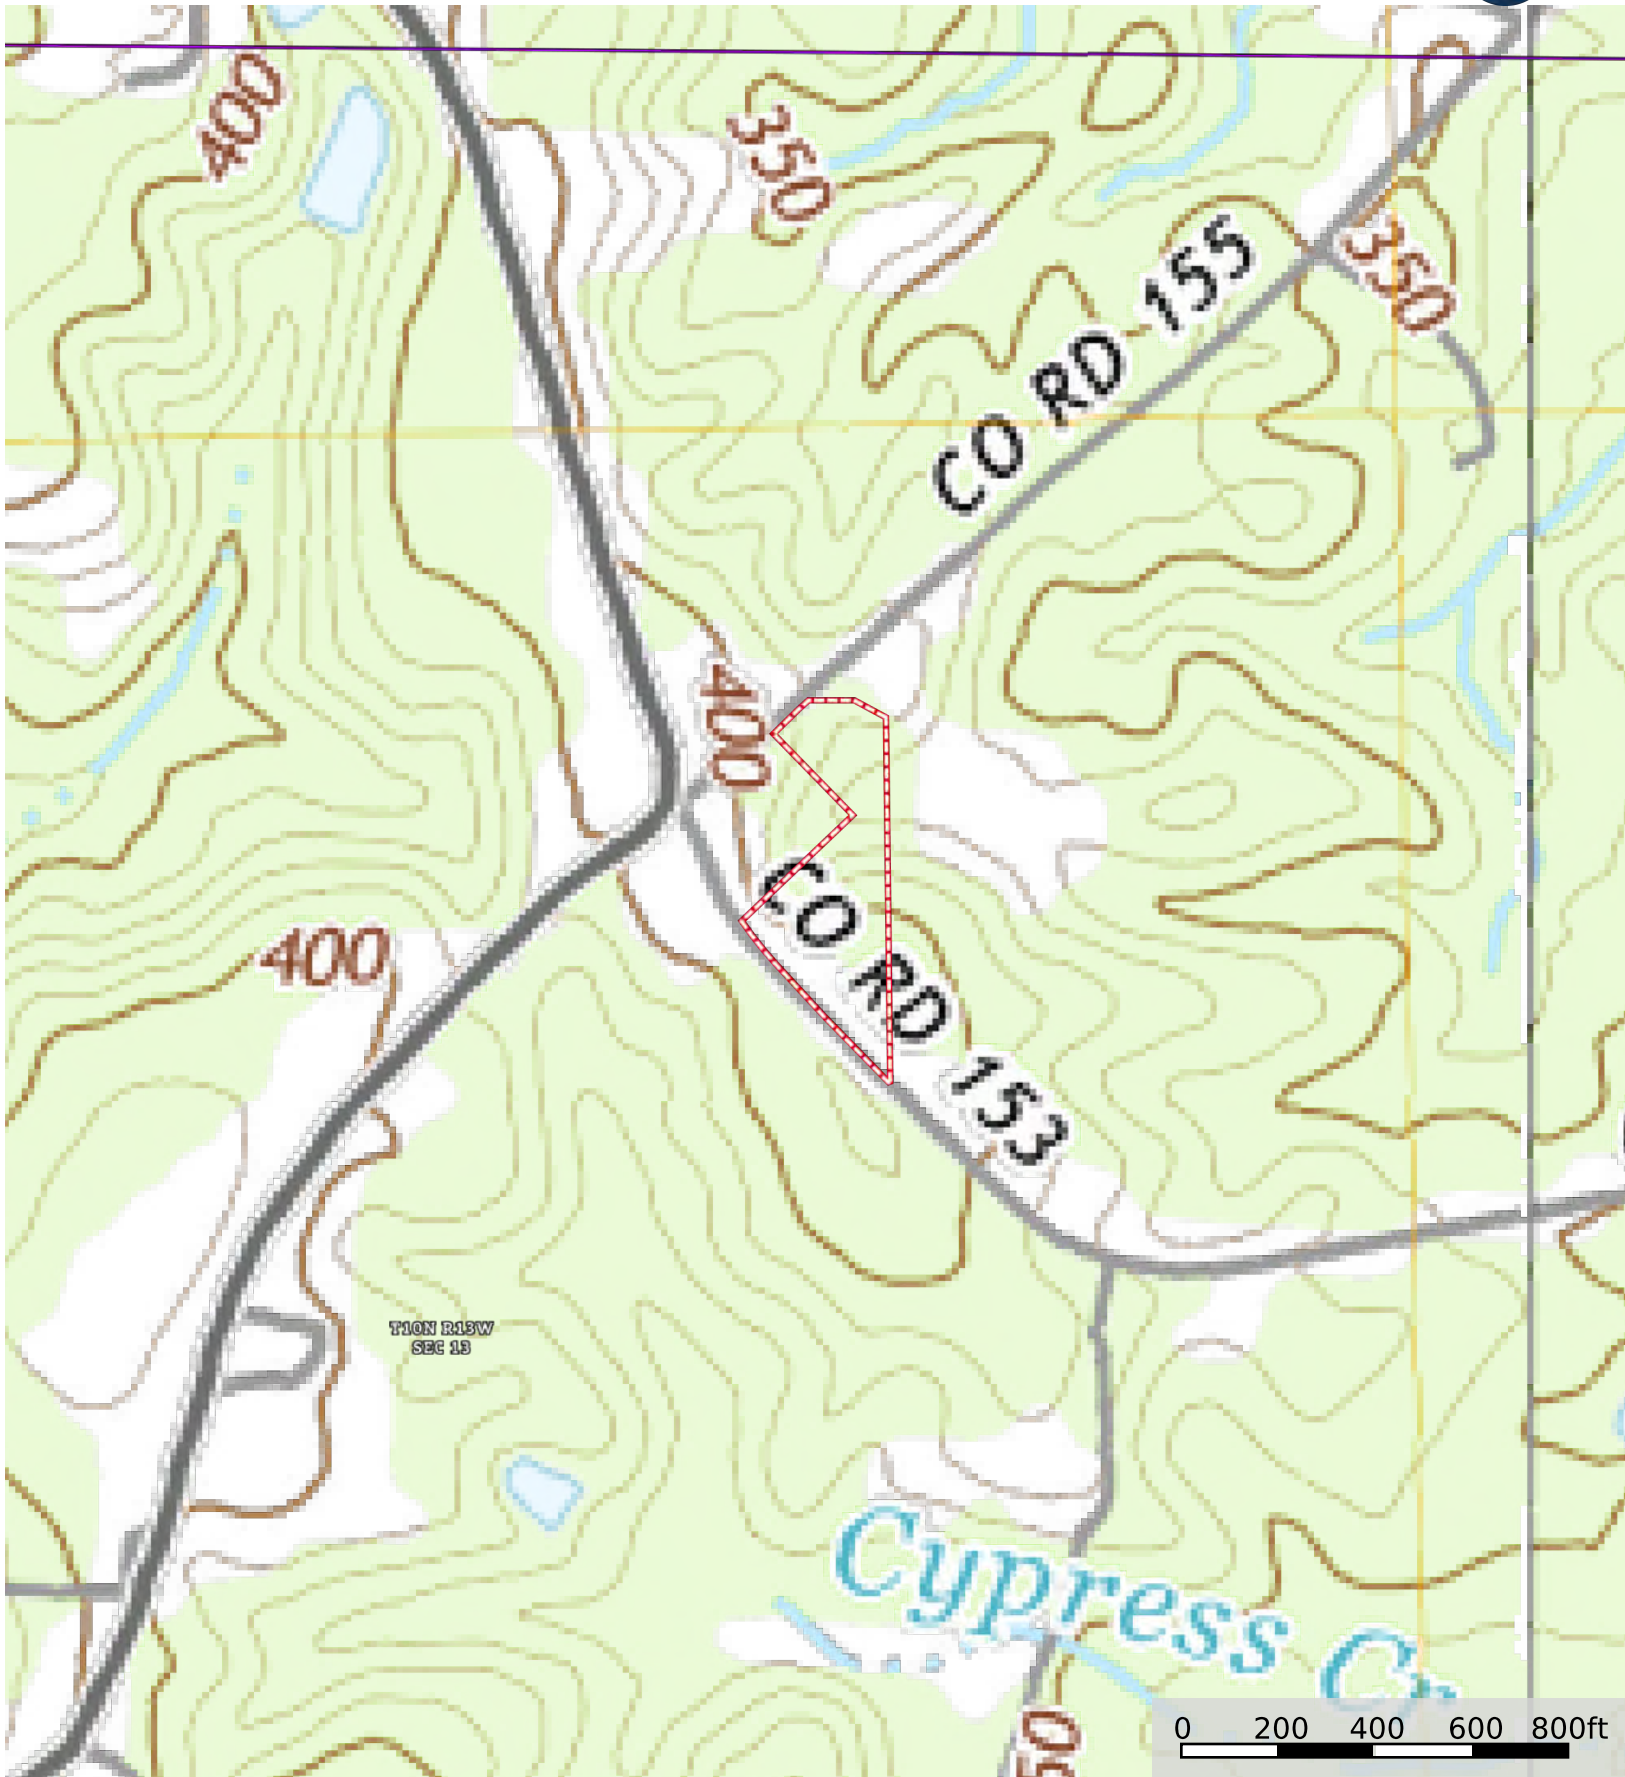

Aerial Map

3.03 +/- ACRES

SECTION 13, TOWNSHIP 10 NORTH, RANGE 13 WEST, JASPER COUNTY, MISSISSIPPI

T10N R13W

Boundary

Contour Map

Boundary

3.03 +/- ACRES

SECTION 13, TOWNSHIP 10 NORTH, RANGE 13 WEST, JASPER COUNTY, MISSISSIPPI

3.03 +/- ACRES

SECTION 13, TOWNSHIP 10 NORTH, RANGE 13 WEST, JASPER COUNTY, MISSISSIPPI