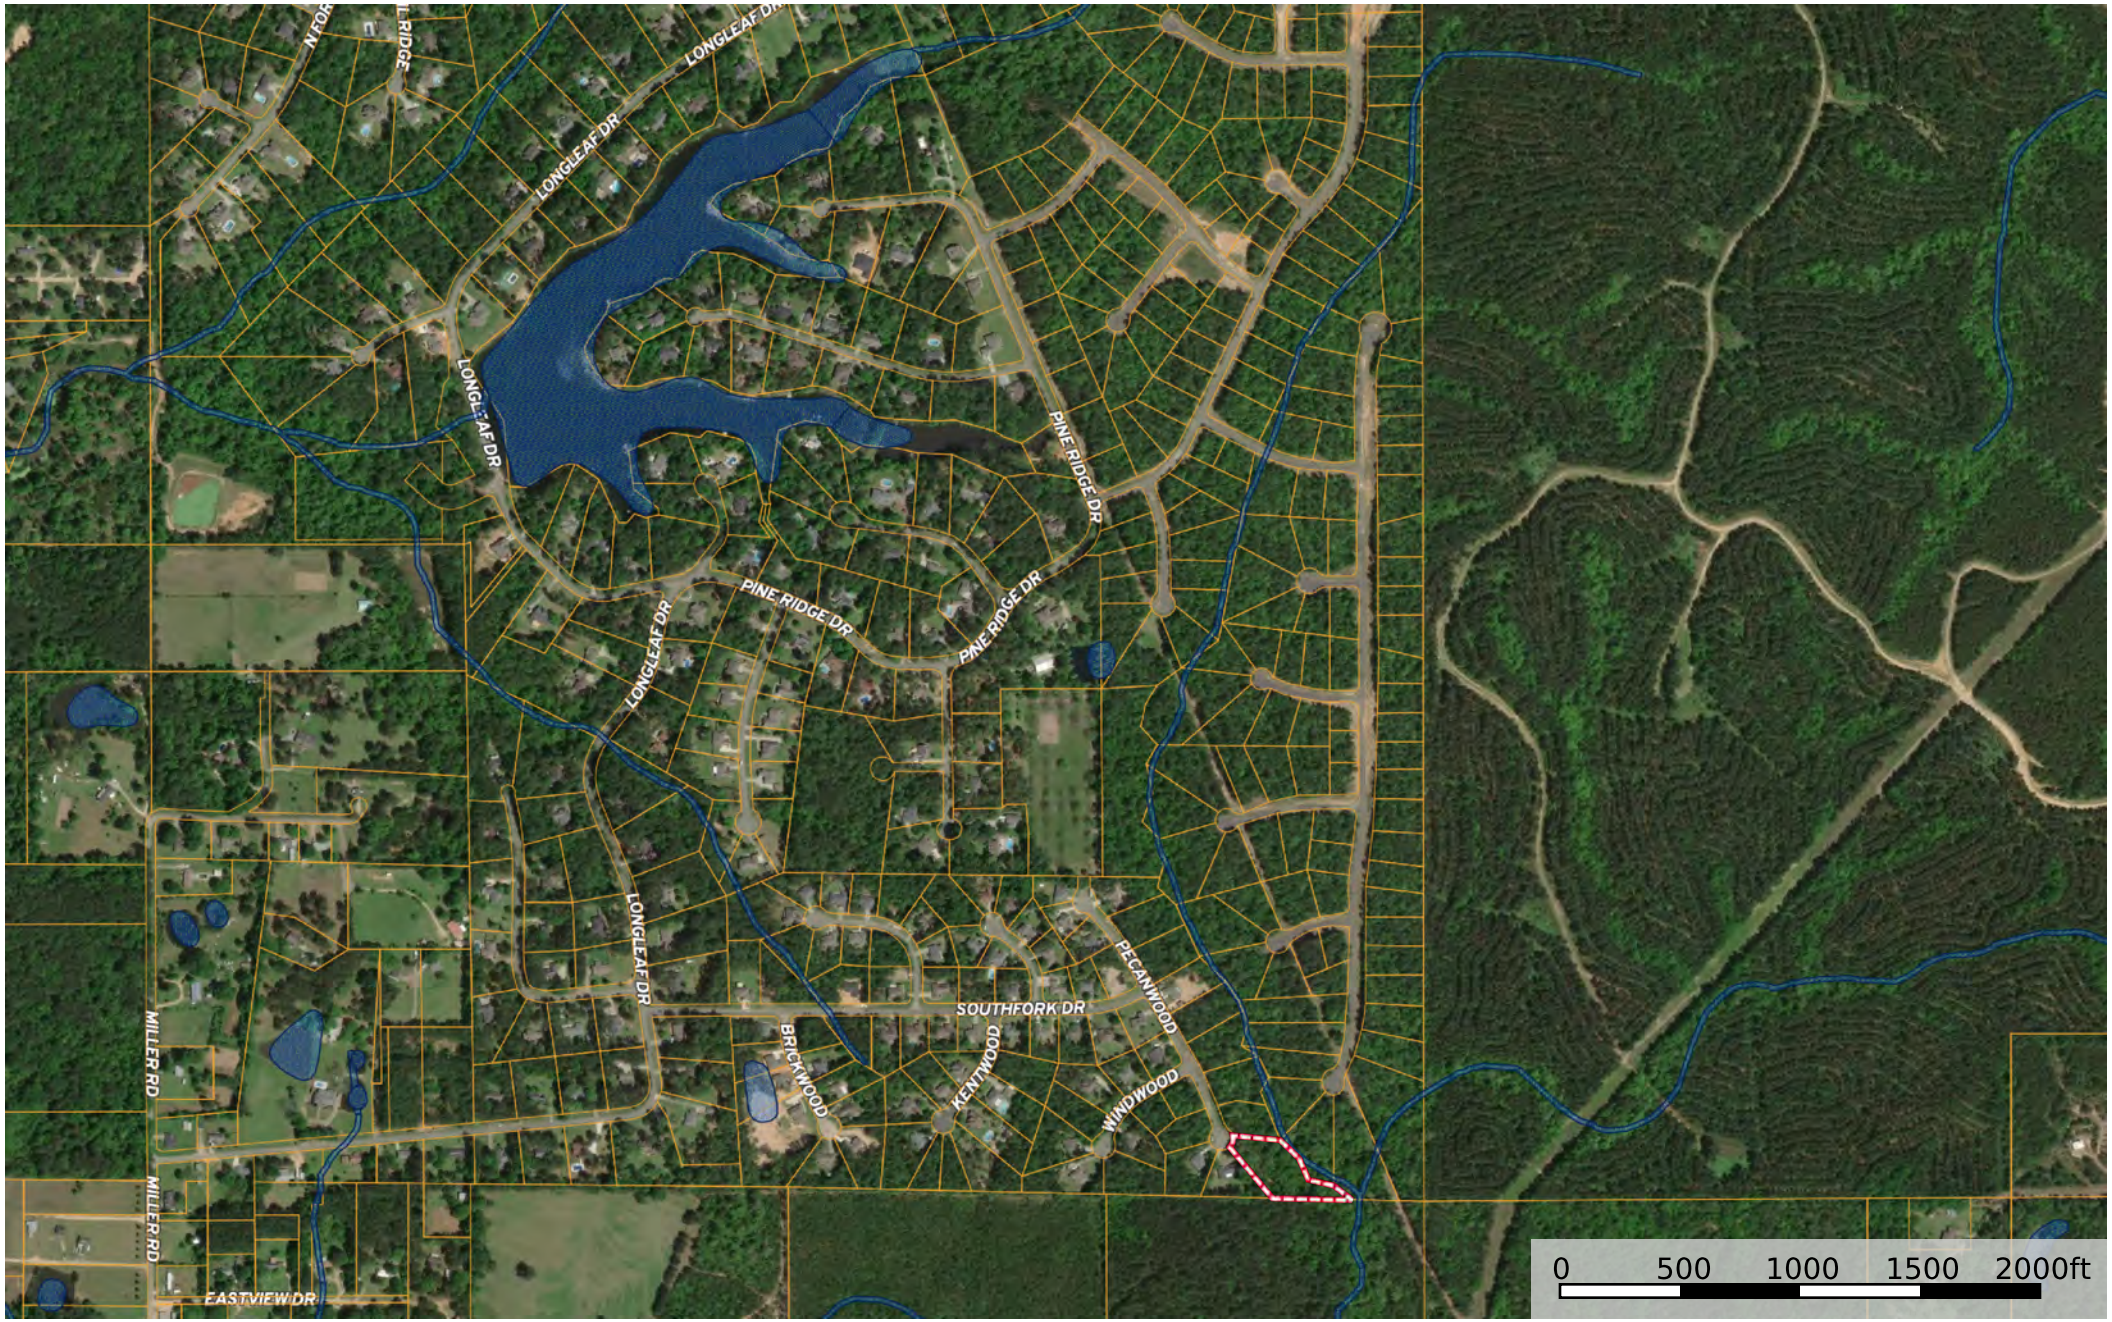

 Boundary

# LOT 6 OF SOUTHFORK SUB PHASE IV, FORREST COUNTY, MS

5/15/2023, 2:16:15 PM

Parcels

forrest\_ms\_ac  
 forrest\_ms\_dim Anno  
 forrest\_ms\_parcelno

# LOT 6 OF SOUTHFORK SUB PHASE IV, FORREST COUNTY, MS

5/15/2023, 2:18:05 PM

Parcels

forrest\_ms\_ac  
forrest\_ms\_dim Anno  
forrest\_ms\_parcelno

Boundary

- Boundary
- Wetlands
- Riparian

- Boundary
- 100 Year Floodplain
- 500 Year Floodplain
- Floodway
- Special
- Unmapped/ Not Included