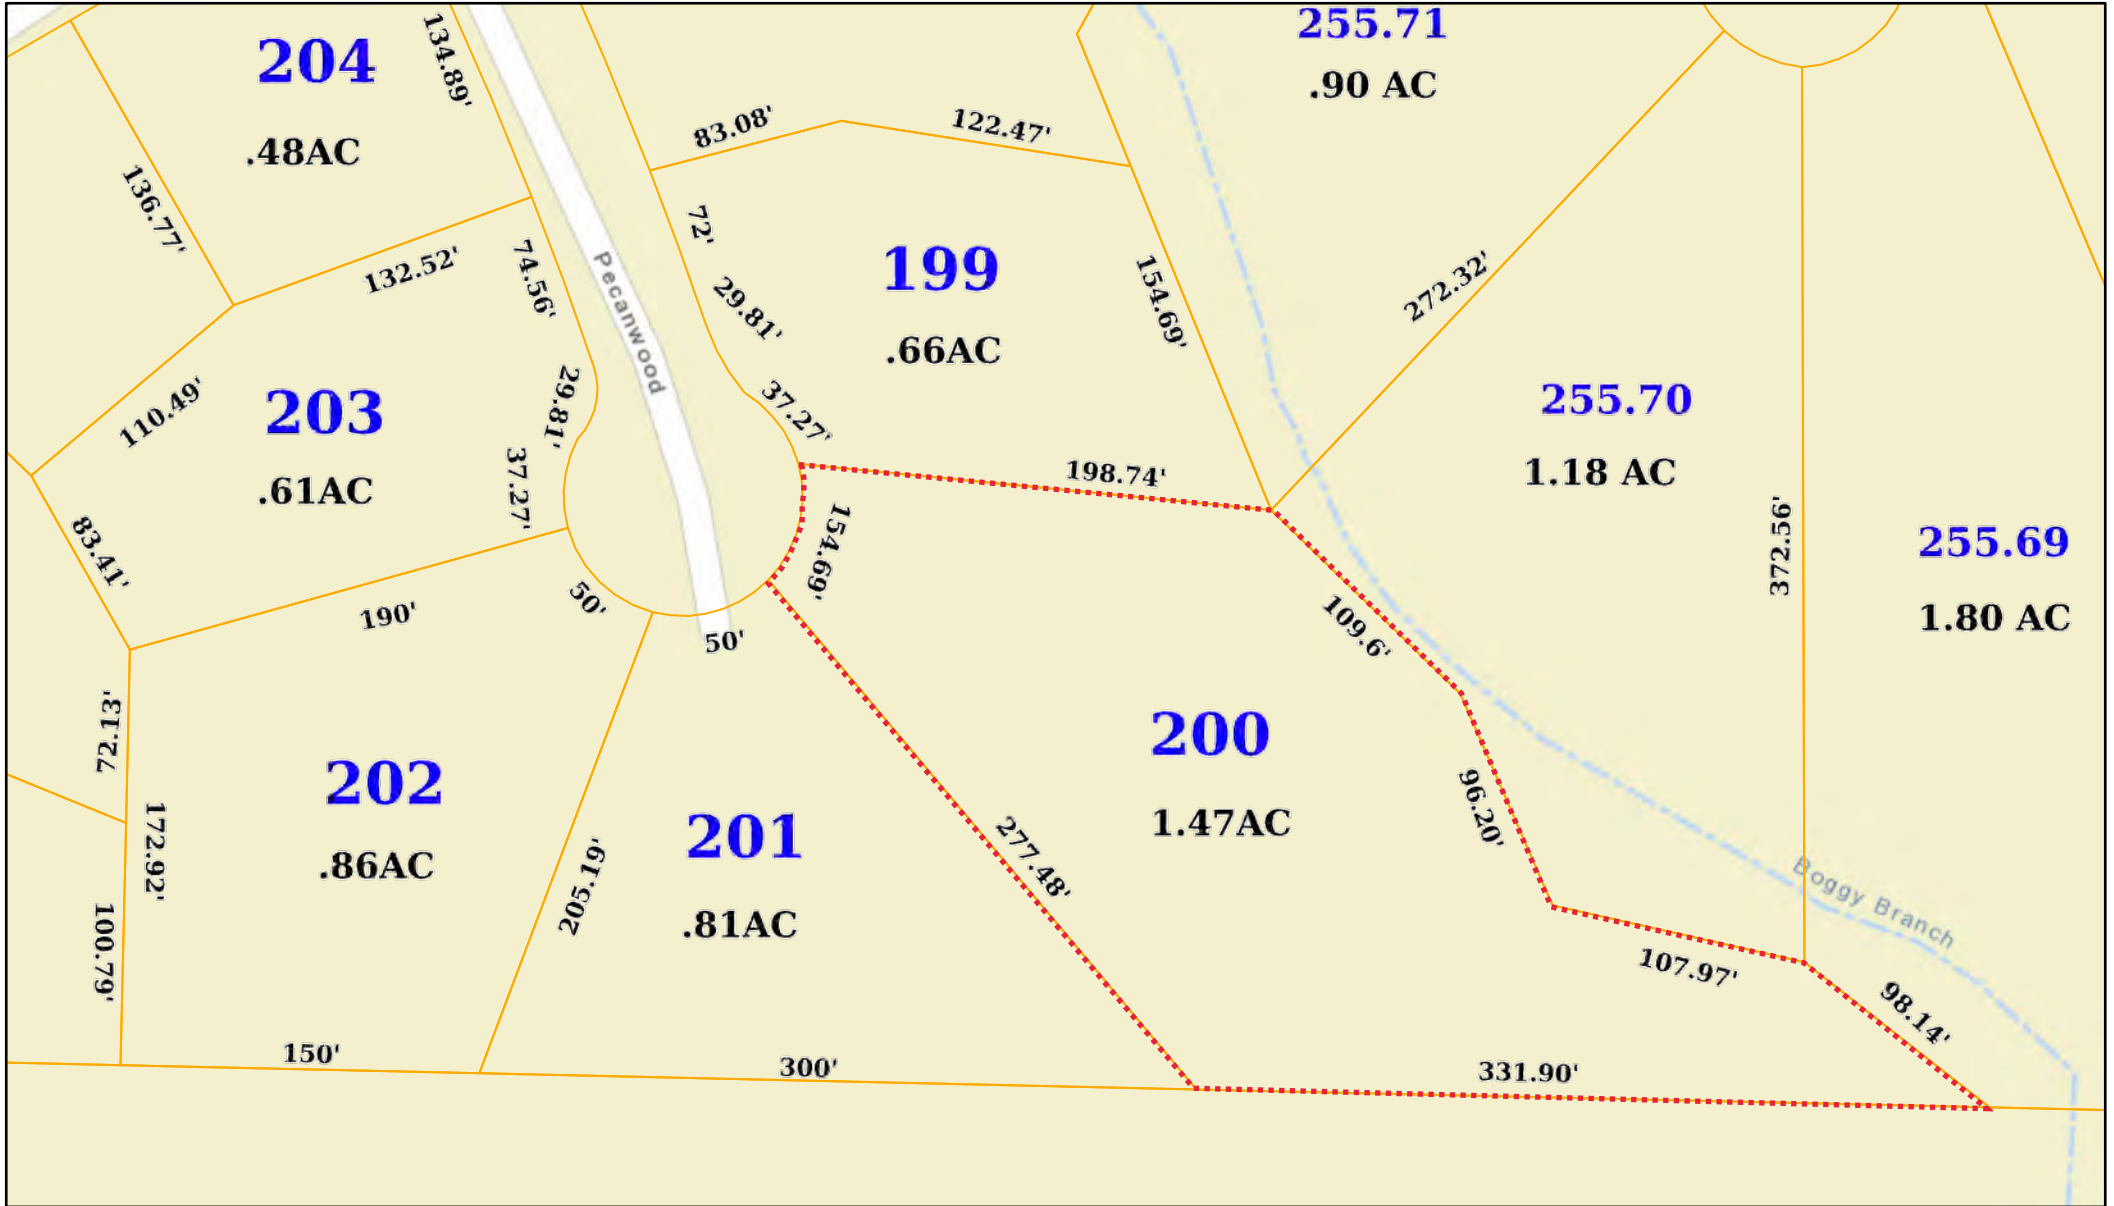

 Boundary

# LOT 6 OF SOUTHFORK SUB PHASE IV, FORREST COUNTY, MS

5/15/2023, 2:16:15 PM

Parcels

forrest\_ms\_ac  
 forrest\_ms\_dim Anno  
 forrest\_ms\_parcelno

# LOT 6 OF SOUTHFORK SUB PHASE IV, FORREST COUNTY, MS

5/15/2023, 2:18:05 PM

Parcels

forrest\_ms\_ac  
forrest\_ms\_dim Anno  
forrest\_ms\_parcelno

Boundary

- Boundary
- Wetlands
- Riparian

- Boundary
- 100 Year Floodplain
- 500 Year Floodplain
- Floodway
- Special
- Unmapped/ Not Included