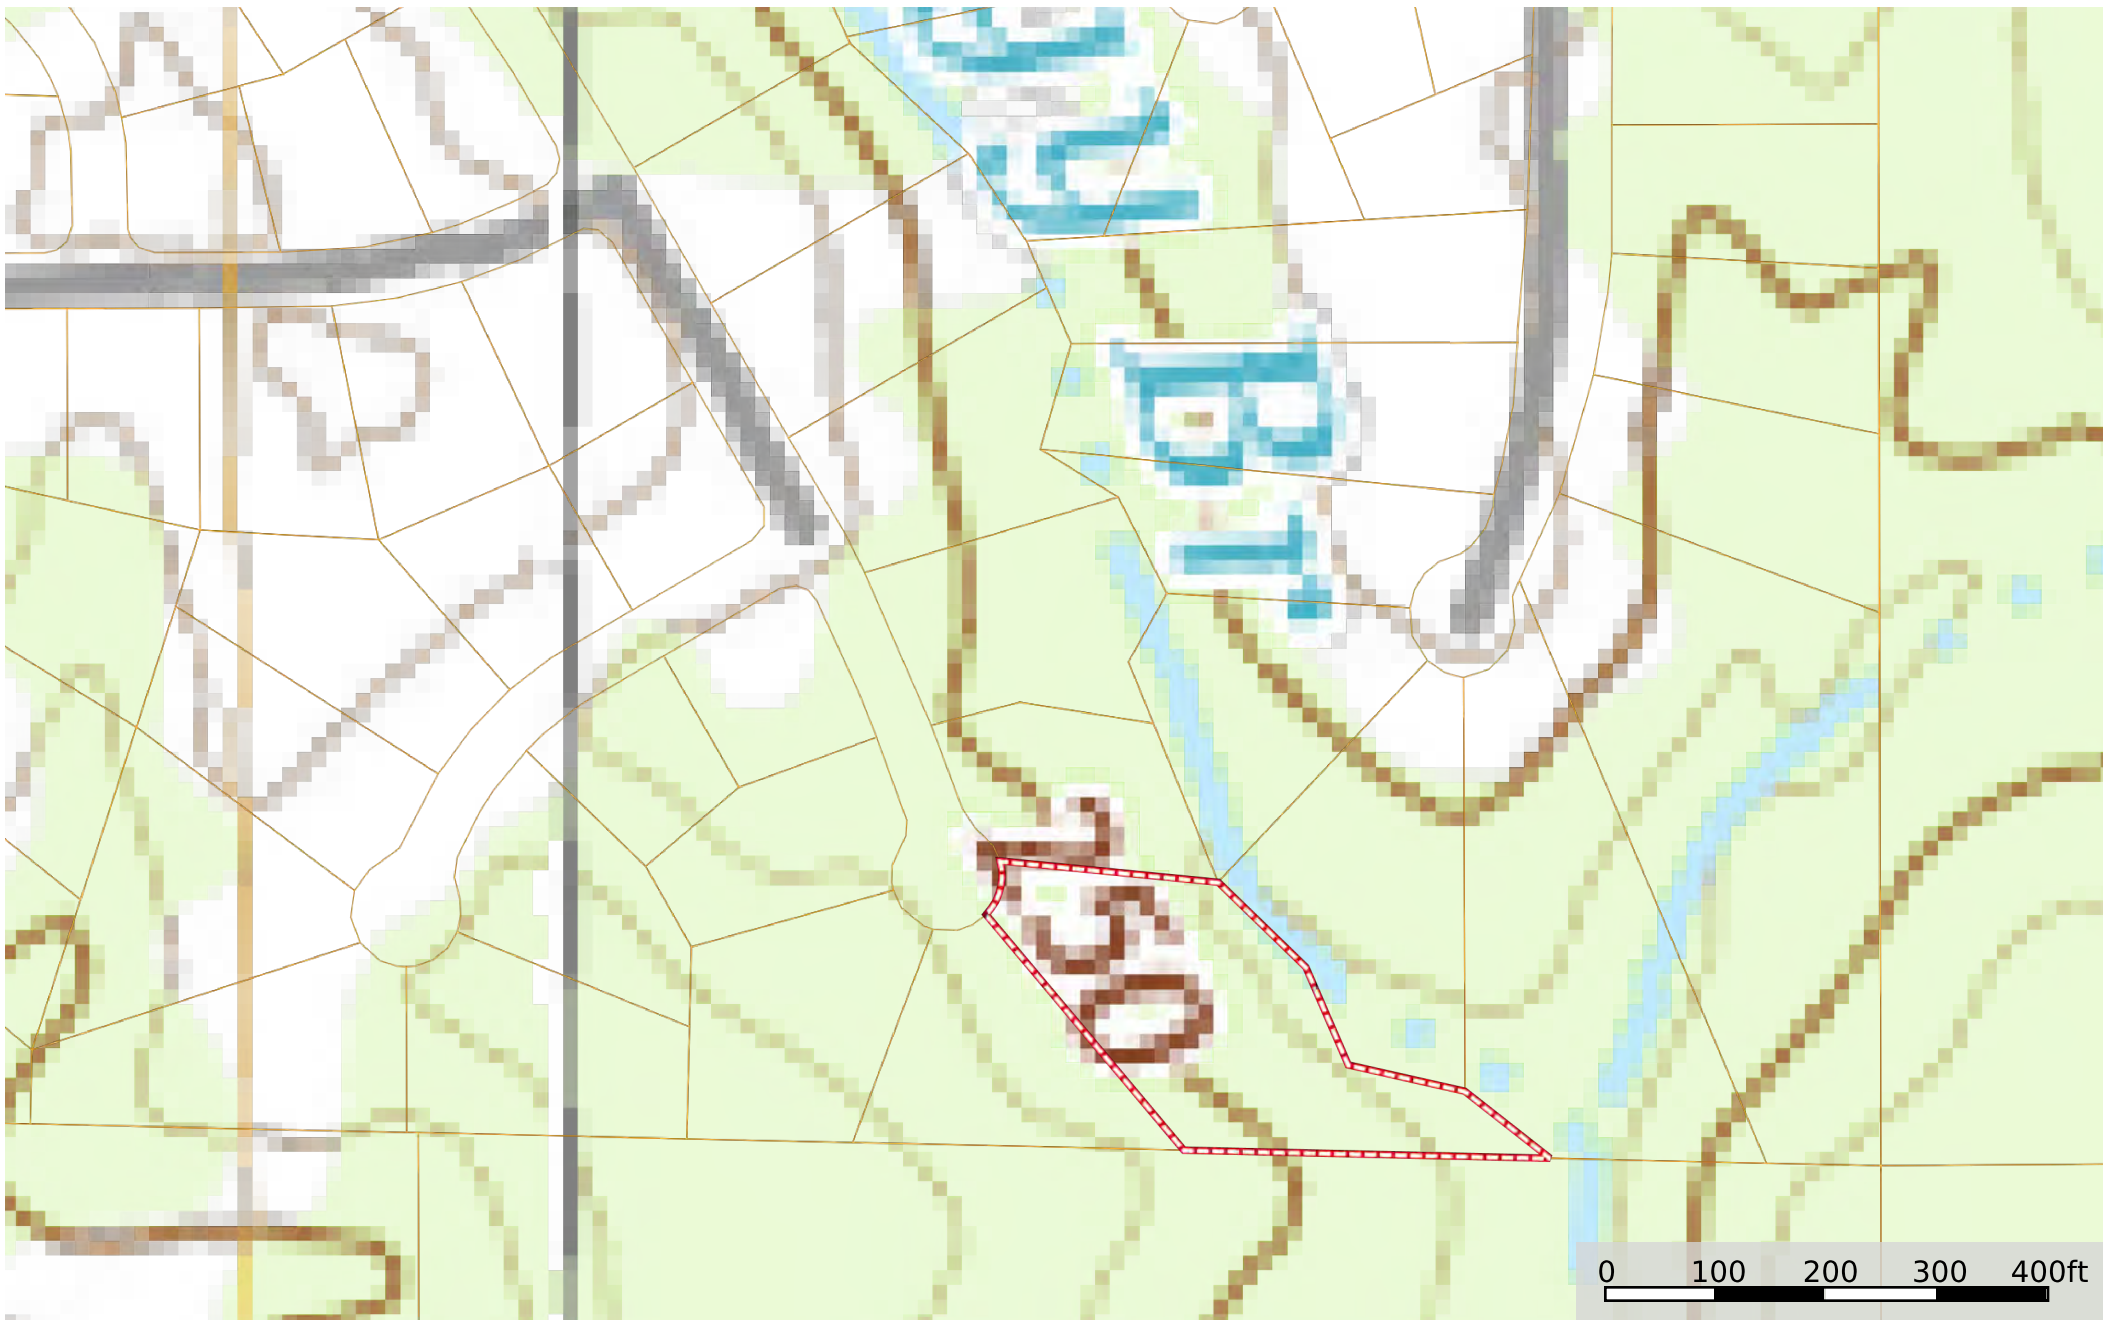

 Boundary

# LOT 6 OF SOUTHFORK SUB PHASE IV, FORREST COUNTY, MS

5/15/2023, 2:16:15 PM

Parcels

forrest\_ms\_ac  
 forrest\_ms\_dim Anno  
 forrest\_ms\_parcelno

# LOT 6 OF SOUTHFORK SUB PHASE IV, FORREST COUNTY, MS

5/15/2023, 2:18:05 PM

Parcels

forrest\_ms\_ac  
forrest\_ms\_dim Anno  
forrest\_ms\_parcelno

Boundary

- Boundary
- Wetlands
- Riparian

- Boundary
- 100 Year Floodplain
- 500 Year Floodplain
- Floodway
- Special
- Unmapped/ Not Included