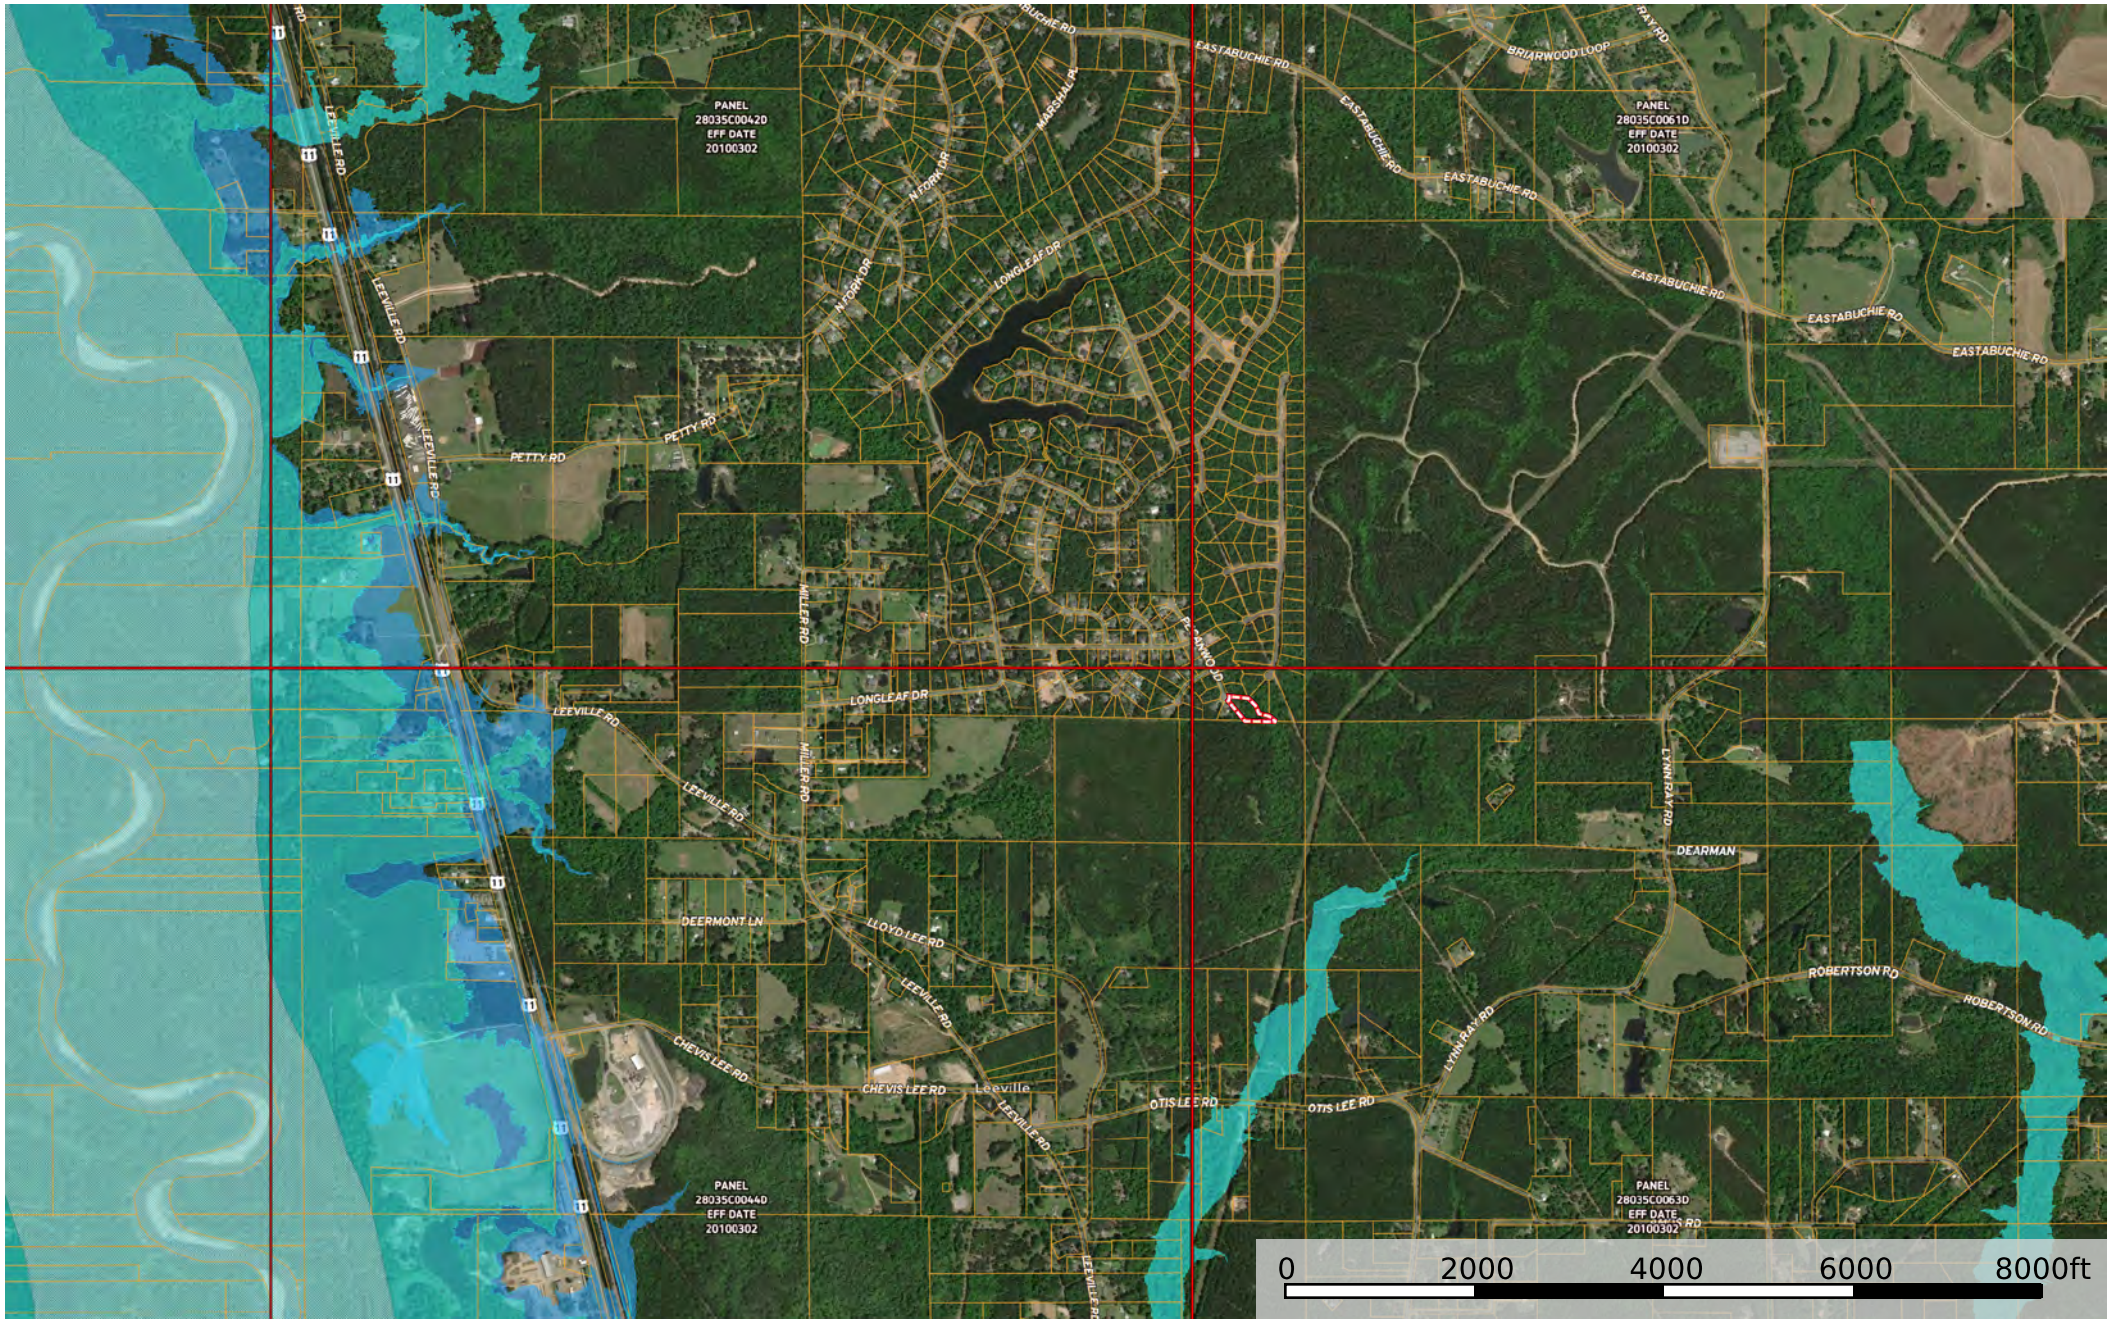

 Boundary

# LOT 6 OF SOUTHFORK SUB PHASE IV, FORREST COUNTY, MS

5/15/2023, 2:16:15 PM

Parcels

forrest\_ms\_ac  
 forrest\_ms\_dim Anno  
 forrest\_ms\_parcelno

# LOT 6 OF SOUTHFORK SUB PHASE IV, FORREST COUNTY, MS

5/15/2023, 2:18:05 PM

Parcels

forrest\_ms\_ac  
forrest\_ms\_dim Anno  
forrest\_ms\_parcelno

Boundary

- Boundary
- Wetlands
- Riparian

- Boundary
- 100 Year Floodplain
- 500 Year Floodplain
- Floodway
- Special
- Unmapped/ Not Included