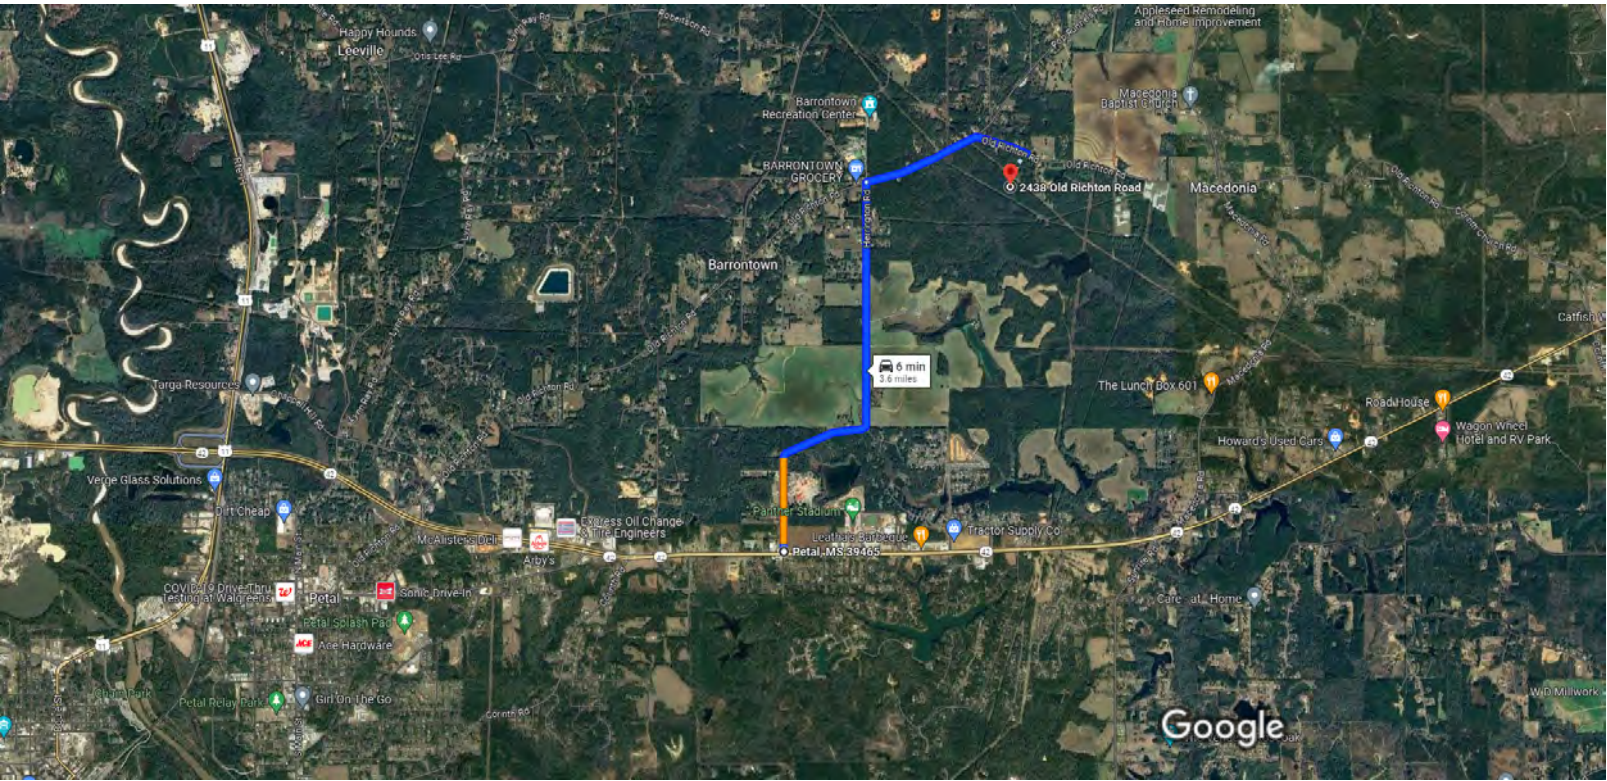

 Boundary

 Boundary

 Boundary

2438 Old Richton Rd. Forrest County, MS

2/21/2024, 2:32:38 PM

- LANDHOOK_LN
- ROAD_LN
- LEADER_LN
- ▭ Parcels
- forrest_ms_ac
- forrest_ms_dim Anno
- forrest_ms_parcelno

Esri Community Maps Contributors, City Of Hattiesburg, © OpenStreetMap, Microsoft, CONANP, Esri, TomTom, Garmin, SafeGraph, GeoTechnologies, Inc, METI/NASA, USGS, EPA, NPS, US Census Bureau, USDA, USFWS

Imagery ©2024 Airbus, CNES / Airbus, Landsat / Copernicus, Maxar Technologies, USDA/FPAC/GEO, Map data ©2024 2000 ft

Petal
Mississippi 39465

- ↑ 1. Head north on Herrington Rd toward Panther Stadium Dr
_____ 2.6 mi
- ↪ 2. Turn right onto Old Richton Rd
_____ 1.0 mi

2438 Old Richton Rd
Petal, MS 39465

GOOGLE MAP LINK: <https://maps.app.goo.gl/LiXUFVzQXSJ1T5oL7>

LATITUDE: 31.3855
LONGITUDE: -89.19