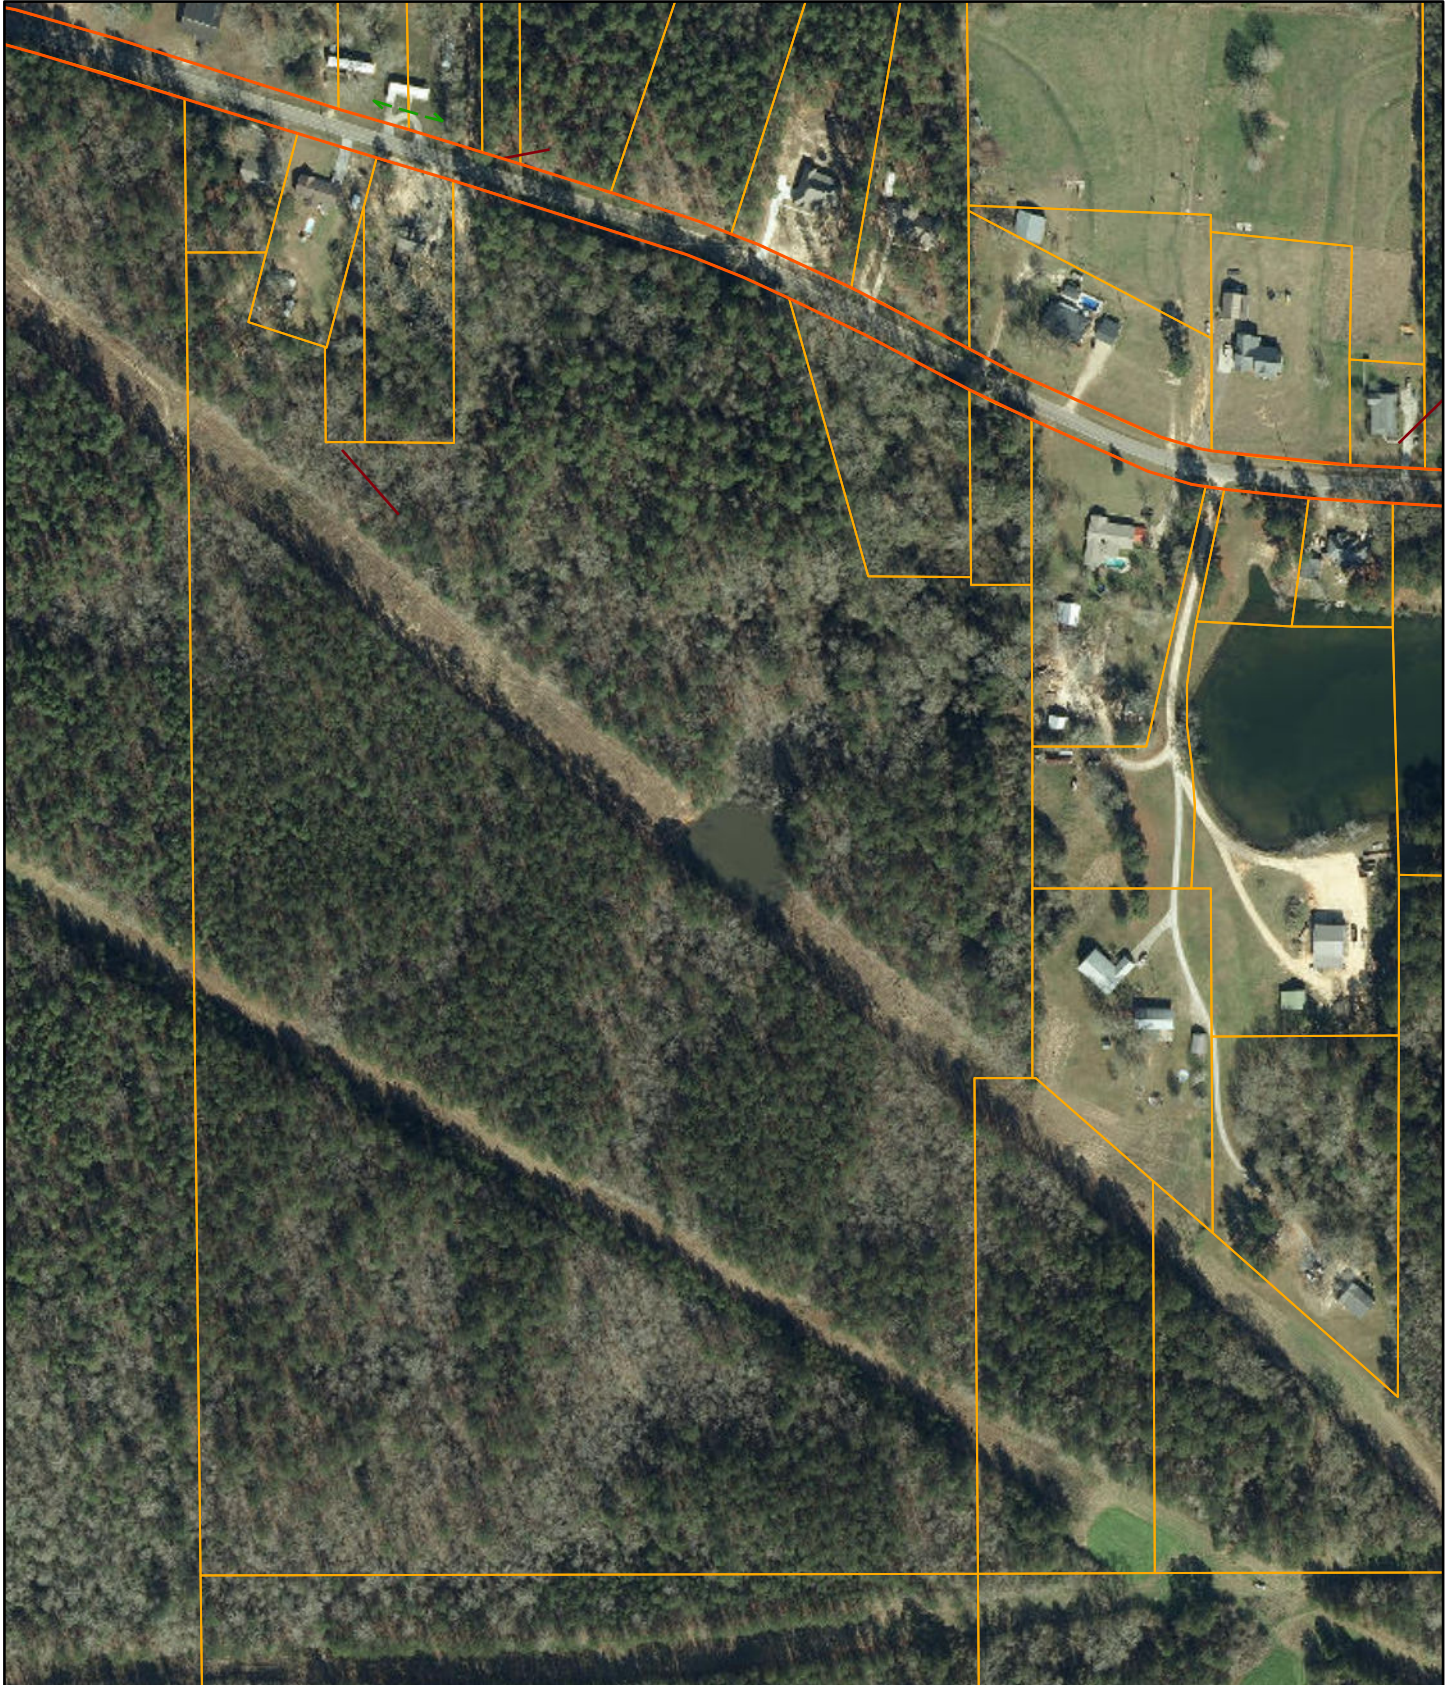

 Boundary

 Boundary

 Boundary

2438 Old Richton Rd. Forrest County, MS

2/21/2024, 2:32:38 PM

- LANDHOOK_LN
- ROAD_LN
- LEADER_LN
- ▭ Parcels
- forrest_ms_ac
- forrest_ms_dim Anno
- forrest_ms_parcelno

Esri Community Maps Contributors, City Of Hattiesburg, © OpenStreetMap, Microsoft, CONANP, Esri, TomTom, Garmin, SafeGraph, GeoTechnologies, Inc, METI/NASA, USGS, EPA, NPS, US Census Bureau, USDA, USFWS

Imagery ©2024 Airbus, CNES / Airbus, Landsat / Copernicus, Maxar Technologies, USDA/FPAC/GEO, Map data ©2024 2000 ft

Petal
Mississippi 39465

- ↑ 1. Head north on Herrington Rd toward Panther Stadium Dr
_____ 2.6 mi
- ↪ 2. Turn right onto Old Richton Rd
_____ 1.0 mi

2438 Old Richton Rd
Petal, MS 39465

GOOGLE MAP LINK: <https://maps.app.goo.gl/LiXUFVzQXSJ1T5oL7>

LATITUDE: 31.3855
LONGITUDE: -89.19