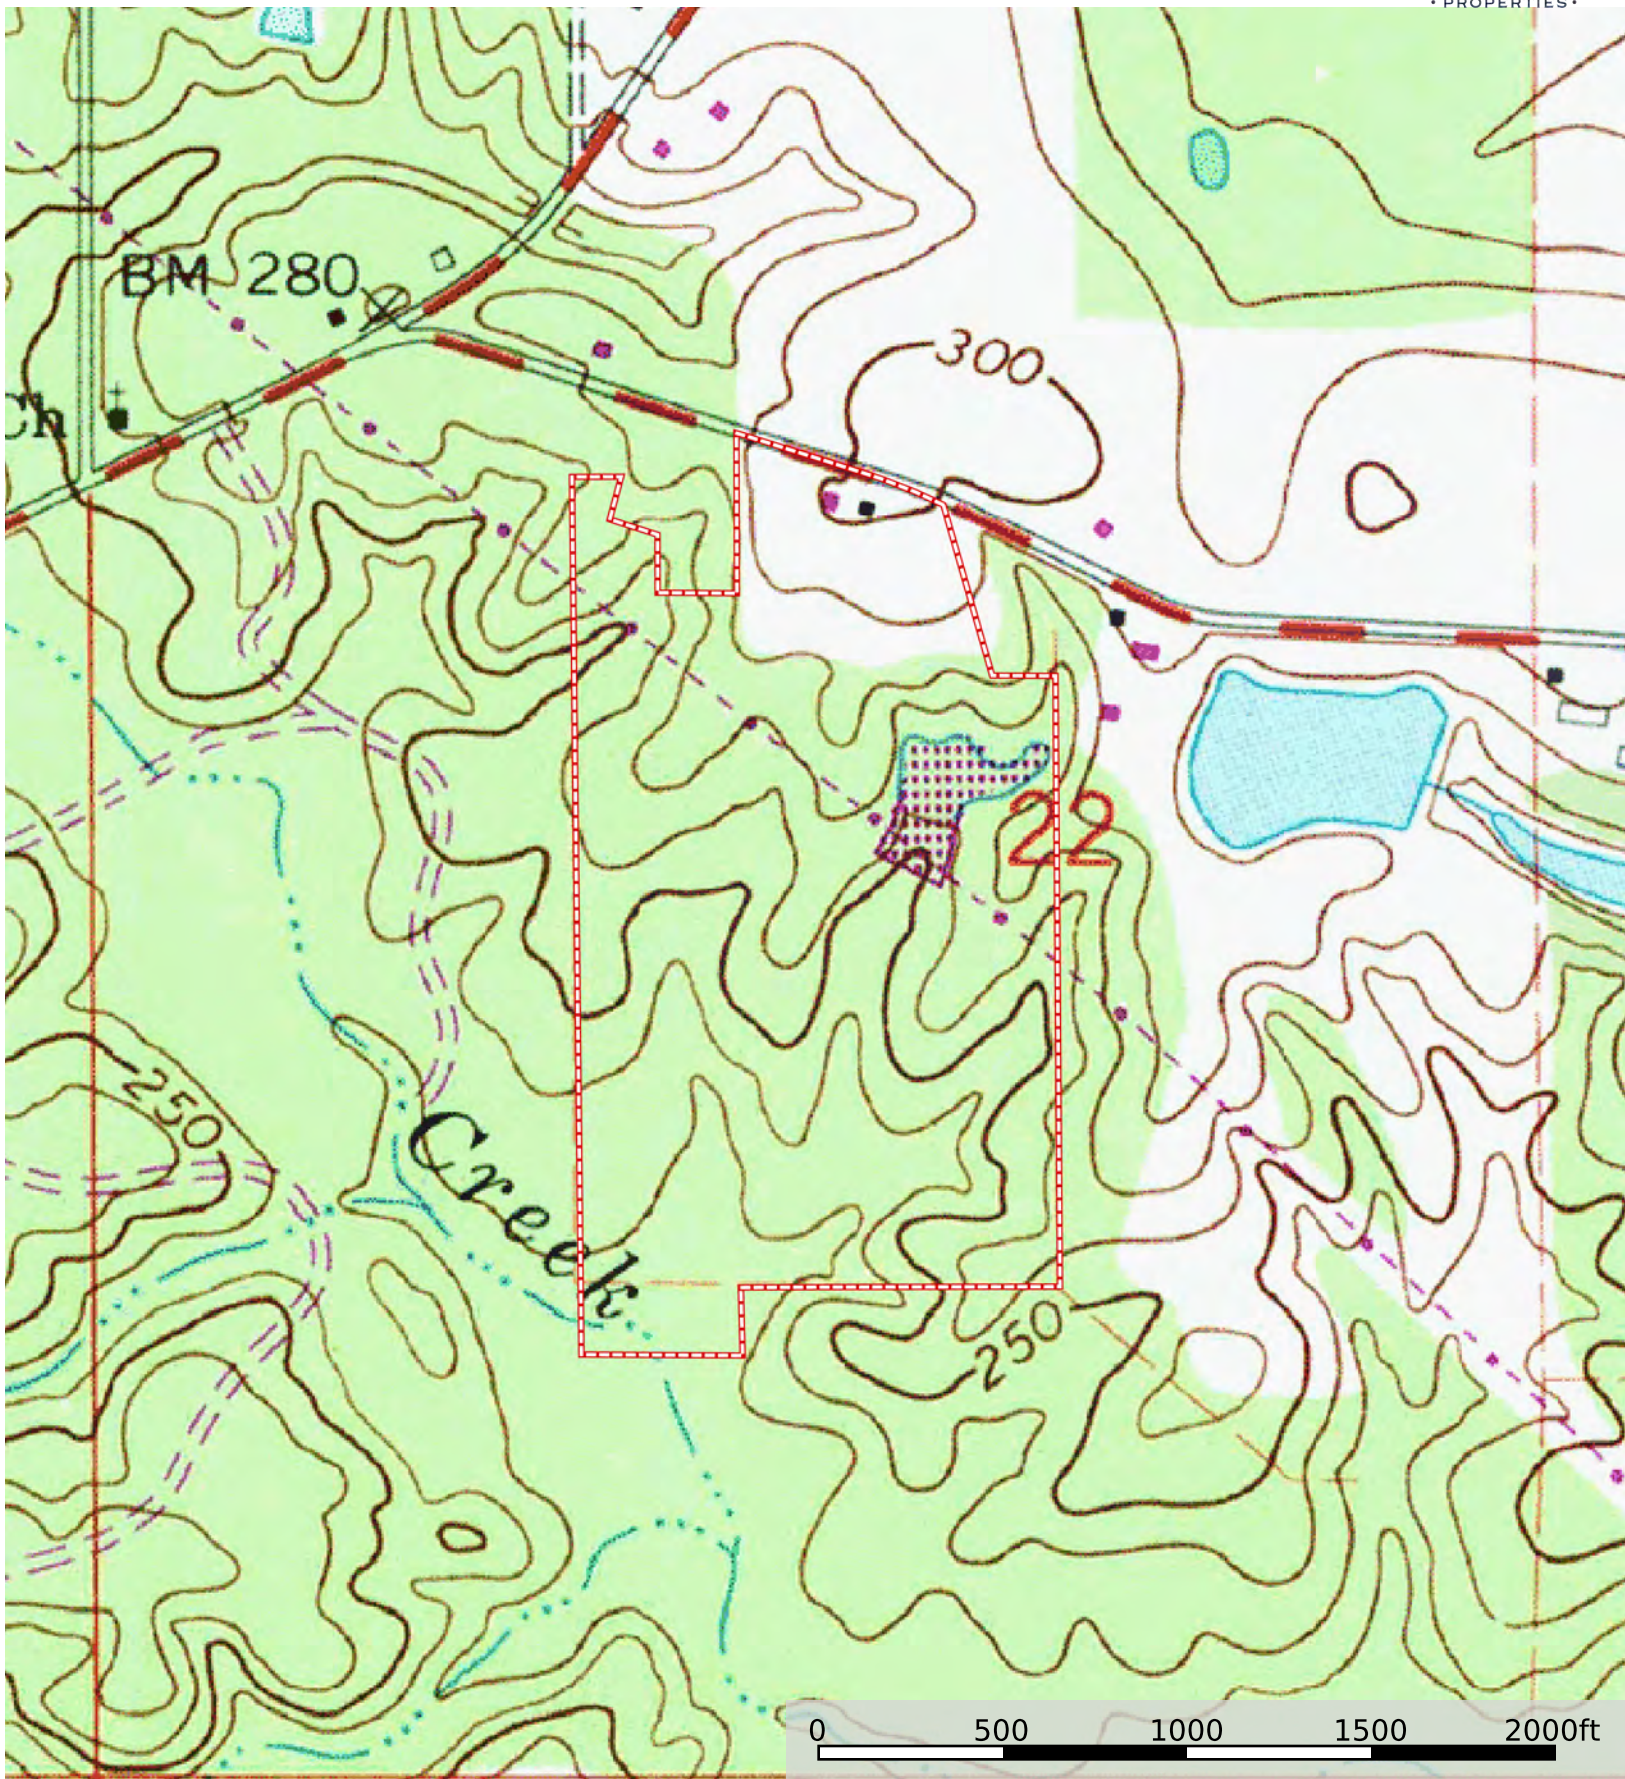

 Boundary

 Boundary

 Boundary

2438 Old Richton Rd. Forrest County, MS

2/21/2024, 2:32:38 PM

- LANDHOOK_LN
- ROAD_LN
- LEADER_LN
- ▭ Parcels
- forrest_ms_ac
- forrest_ms_dim Anno
- forrest_ms_parcelno

Esri Community Maps Contributors, City Of Hattiesburg, © OpenStreetMap, Microsoft, CONANP, Esri, TomTom, Garmin, SafeGraph, GeoTechnologies, Inc, METI/NASA, USGS, EPA, NPS, US Census Bureau, USDA, USFWS

Imagery ©2024 Airbus, CNES / Airbus, Landsat / Copernicus, Maxar Technologies, USDA/FPAC/GEO, Map data ©2024 2000 ft

Petal
Mississippi 39465

- ↑ 1. Head north on Herrington Rd toward Panther Stadium Dr
_____ 2.6 mi
- ↪ 2. Turn right onto Old Richton Rd
_____ 1.0 mi

2438 Old Richton Rd
Petal, MS 39465

GOOGLE MAP LINK: <https://maps.app.goo.gl/LiXUFVzQXSJ1T5oL7>

LATITUDE: 31.3855
LONGITUDE: -89.19