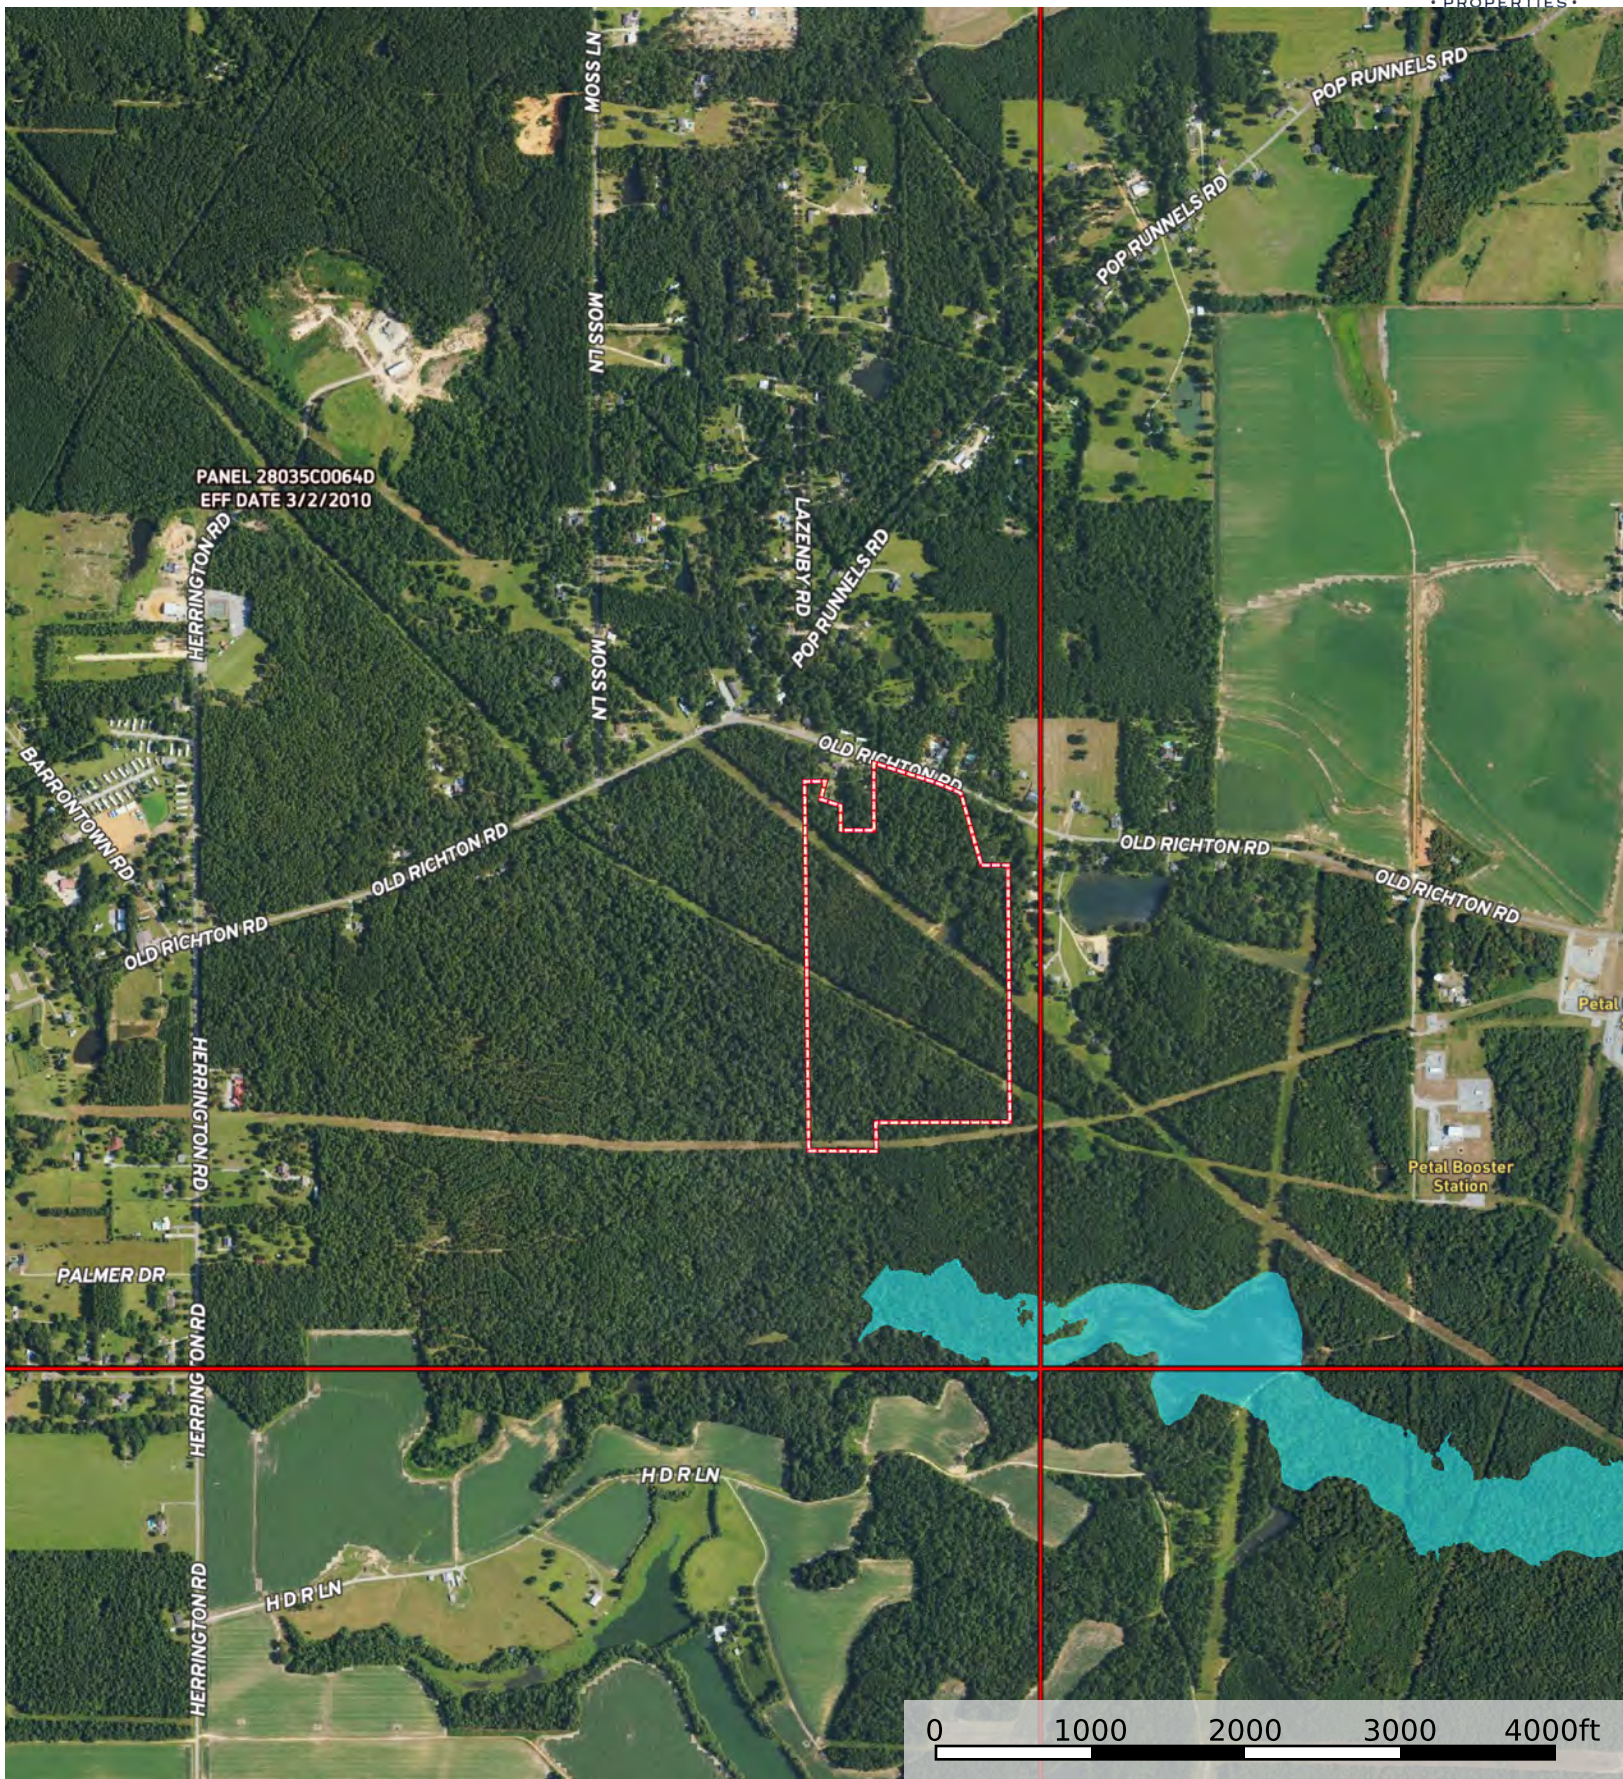

 Boundary

 Boundary

 Boundary

2438 Old Richton Rd. Forrest County, MS

2/21/2024, 2:32:38 PM

- LANDHOOK_LN
- ROAD_LN
- LEADER_LN
- ▭ Parcels
- forrest_ms_ac
- forrest_ms_dim Anno
- forrest_ms_parcelno

Esri Community Maps Contributors, City Of Hattiesburg, © OpenStreetMap, Microsoft, CONANP, Esri, TomTom, Garmin, SafeGraph, GeoTechnologies, Inc, METI/NASA, USGS, EPA, NPS, US Census Bureau, USDA, USFWS

Imagery ©2024 Airbus, CNES / Airbus, Landsat / Copernicus, Maxar Technologies, USDA/FPAC/GEO, Map data ©2024 2000 ft

Petal
Mississippi 39465

- ↑ 1. Head north on Herrington Rd toward Panther Stadium Dr
_____ 2.6 mi
- ↪ 2. Turn right onto Old Richton Rd
_____ 1.0 mi

2438 Old Richton Rd
Petal, MS 39465

GOOGLE MAP LINK: <https://maps.app.goo.gl/LiXUFVzQXSJ1T5oL7>

LATITUDE: 31.3855
LONGITUDE: -89.19